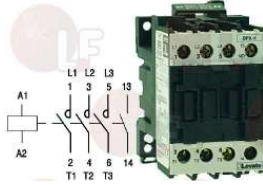

NUOVA SIMONELLI 04000010

3068014 CAPACITOR μ F 8 450V 50/60Hz
operating temperature $-25+85^{\circ}\text{C}$
in compliance with EEC 93/68 and 92/31 regulations

NUOVA SIMONELLI

Contactors

3446561 CONTACTOR LOVATO BF0910A
 coil 9A 230V 50/60Hz 4.2Kw
 3 normally open contacts
 1 normally open auxiliary contact